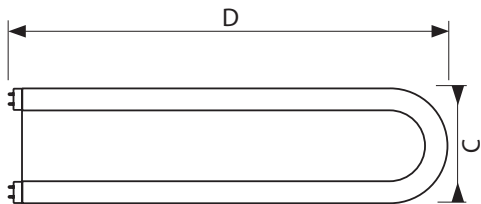

### • Product Dimensions

Nominal Length [inch]	22.44
-----------------------	-------

# U-Bent Rapid Start T12

Dimensional drawing

G13, T12-UR

G13

G13, T12-UR

© 2012 Koninklijke Philips Electronics N.V.  
All rights reserved.

Specifications are subject to change without notice. Trademarks are the property of Koninklijke Philips Electronics N.V. or their respective owners.