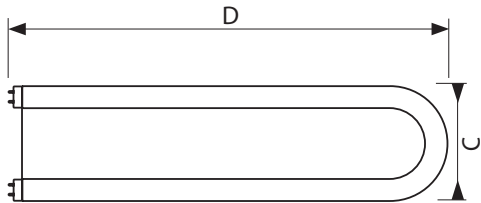

U-Bent Rapid Start T12

Dimensional drawing

G13, T12-UR