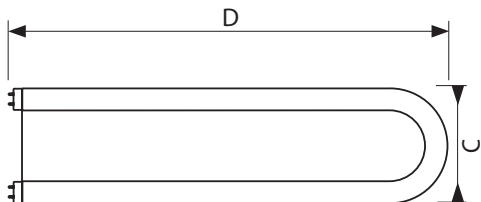

G13, T12-UR

© 2012 Koninklijke Philips Electronics N.V.
All rights reserved.

Specifications are subject to change without notice. Trademarks are the property of Koninklijke Philips Electronics N.V. or their respective owners.

www.philips.com/lighting

2012, August 4
data subject to change