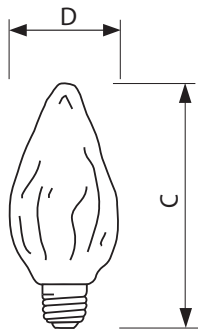

Product data

• General Characteristics

Base	Medium [Single Contact Medium Screw]
Base Information	Aluminum [Aluminum Base]
Bulb	F15
Bulb Finish	Clear
Filament Shape	C-9 [Pendant]
Operating Position	Base Down +/- 90D [Standing +/-90D or Base Down (BDH)]
Main Application	Decorative
Atmosphere	Gas

• Light Technical Characteristics

Initial lumen	150 Lm
---------------	--------

• Electrical Characteristics

Watts	25 W
Voltage	120 V

• Product Dimensions

Max Overall Length (MOL) - C	4.5 (max) in
Diameter D	1.875 in

PHILIPS

sense and simplicity

Dimensional drawing

E26, F15

E26, F15

E26

© 2012 Koninklijke Philips Electronics N.V.
All rights reserved.

Specifications are subject to change without notice. Trademarks are the property of Koninklijke Philips Electronics N.V. or their respective owners.