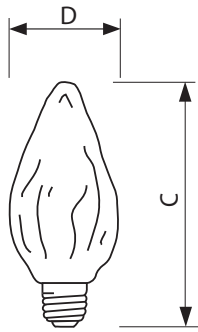

Dimensional drawing

E26, F15