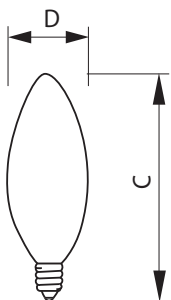

E12, B10 1/2