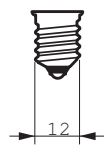

Product data

• General Characteristics

Base	Candelabra [Candelabra Screw]
Base Information	Aluminum [Aluminum Base]
Bulb	B-10 1/2
Bulb Finish	Clear
Filament Shape	C-7A [Ring]
Operating Position	Base Down +/- 90D [Standing +/-90D or Base Down (BDH)]
Main Application	Decorative
Atmosphere	Gas

• Light Technical Characteristics

Initial lumen	550 Lm
---------------	--------

• Electrical Characteristics

Watts	60 W
Voltage	120 V

• Product Dimensions

Max Overall Length (MOL) - C	4.063 (max) in
Diameter D	1.313 in

• Product Data

Product number	168260
Full product name	DuraMax Deco 60W Cand 120V B10 1/2 CL 2BC
Short product name	DMax Deco 60W Cand 120V B10 1/2 CL 2BC
Pieces per Sku	2
eop_pck_cfg	6
Skus/Case	6
Bar code on pack	46677168261
Bar code on case	50046677168266
Logistics code(s)	925288736309
eop_net_weight_pp	0.000 kg

Dimensional drawing

E12, B10 1/2

E12, B10 1/2

E12

© 2012 Koninklijke Philips Electronics N.V.
All rights reserved.

Specifications are subject to change without notice. Trademarks are the property of Koninklijke Philips Electronics N.V. or their respective owners.