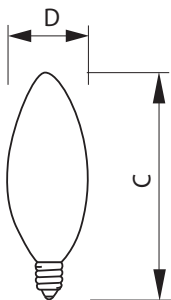

Dimensional drawing

E12, B10 1/2