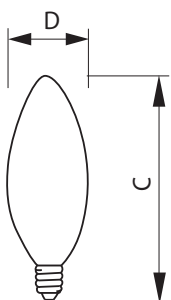

E12, B10 1/2