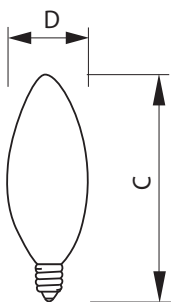

Dimensional drawing

E12, B10 1/2