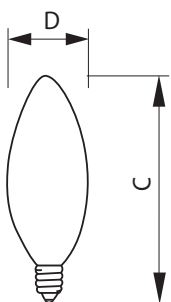

E12, B10 1/2