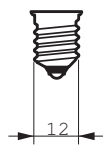

Product data

• General Characteristics

Base	Candelabra [Candelabra Screw]
Base Information	Aluminum [Aluminum Base]
Bulb	B-10 1/2
Bulb Finish	Clear
Filament Shape	C-7A [Ring]
Operating Position	Base Down +/- 90D [Standing +/-90D or Base Down (BDH)]
Main Application	Decorative
Atmosphere	Gas

• Light Technical Characteristics

Initial lumen	150 Lm
---------------	--------

• Electrical Characteristics

Watts	25 W
Voltage	120 V

• Product Dimensions

Max Overall Length (MOL) - C	4.063 (max) in
Diameter D	1.313 in

• Product Data

Product number	168245
Full product name	DuraMax Deco 25W Cand 120V B-10 1/2 CL 2BC
Short product name	DMax Deco 25W Cand 120V B-10 1/2 CL 2BC
Pieces per Sku	2
eop_pck_cfg	6
Skus/Case	6
Bar code on pack	46677168247
Bar code on case	50046677168242
Logistics code(s)	925288336308
eop_net_weight_pp	0.000 kg

Dimensional drawing

E12, B10 1/2

E12, B10 1/2

E12

© 2012 Koninklijke Philips Electronics N.V.
All rights reserved.

Specifications are subject to change without notice. Trademarks are the property of Koninklijke Philips Electronics N.V. or their respective owners.