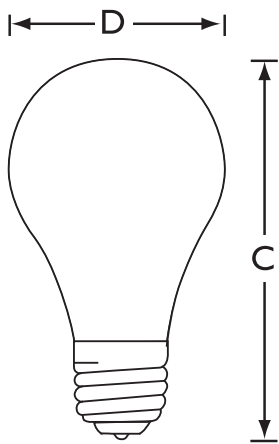

Colors

25W Med 120V A19 Transparent Green 1BC

Philips Family of Colored A19 bulbs are ideal for holiday, party or special effects lighting.

Product data

• General Characteristics

Base	Medium [Single Contact Medium Screw]
Base Information	Aluminum [Aluminum Base]
Bulb	A19
Bulb Finish	Transparent Green
Filament Shape	C-9 [Pendant]
Operating Position	Universal [Any or Universal (U)]
Main Application	General Lighting
Atmosphere	Vacuum [Vacuum]

• Electrical Characteristics

Watts	25 W
Voltage	120 V

• Product Dimensions

Light Center Length L	2.559 in
--------------------------	----------

Max Overall Length (MOL) - C	3.938 (max) in
Diameter D	2.375 in

• Product Data

Product number	144212
Full product name	25W Med 120V A19 Transparent Green 1BC
Short product name	25W Med 120V A19 Transparent Green 1BC
Pieces per Sku	1
eop_pck_cfg	6
Skus/Case	6
Bar code on pack	46677144210
Bar code on case	50046677144215
Logistics code(s)	925275636305
eop_net_weight_pp	0.001 kg

Dimensional drawing

Dimensional drawing

A19

E26

E26, A19

Product	C (Max)	D (Norm)
Std 25W E26 120V A19 TRPGR	3.938	2.375

© 2012 Koninklijke Philips Electronics N.V.
All rights reserved.

Specifications are subject to change without notice. Trademarks are the property of Koninklijke Philips Electronics N.V. or their respective owners.