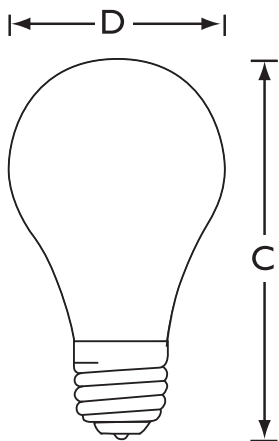

• Electrical Characteristics

Watts	25 W
Voltage	120 V

• Product Dimensions

Light Center Length L	2.559 in
--------------------------	----------

Max Overall Length (MOL) - C	3.938 (max) in
Diameter D	2.375 in

• Product Data

Product number	144204
Full product name	25W Med 120V A19 Transparent Blue 1BC
Short product name	25W Med 120V A19 Transparent Blue 1BC
Pieces per Sku	1
eop_pck_cfg	6
Skus/Case	6
Bar code on pack	46677144203
Bar code on case	50046677144208
Logistics code(s)	925275536304
eop_net_weight_pp	0.001 kg

Dimensional drawing

Dimensional drawing

A19

E26

E26, A19

Product	C (Max)	D (Norm)
Std 25W E26 120V A19 TRPBL	3.938	2.375

© 2012 Koninklijke Philips Electronics N.V.
All rights reserved.

Specifications are subject to change without notice. Trademarks are the property of Koninklijke Philips Electronics N.V. or their respective owners.