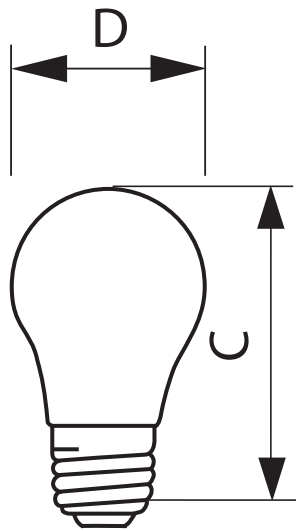

Dimensional drawing

E12/E17/E26, A15