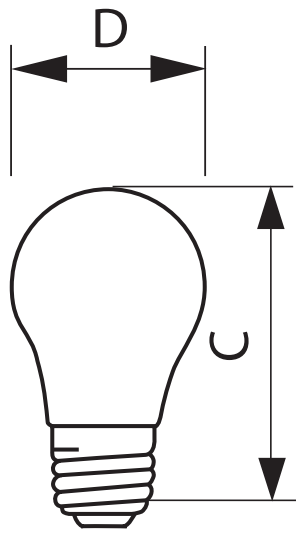

• Light Technical Characteristics

Initial lumen	400 Lm
---------------	--------

• Electrical Characteristics

Watts	40 W
Voltage	120 V

• Product Dimensions

Light Center Length L	2.38 in
Max Overall Length (MOL) - C	3.50 (max) in
Diameter D	1.894 in

• Product Data

Product number	299990
Full product name	App Oven 40W 120V A15/LL 1BC
Short product name	App Oven 40W 120V A15/LL 1BC
Pieces per Sku	1
eop_pck_cfg	12
Skus/Case	12
Bar code on pack	46677107703
Bar code on case	50046677107708
Logistics code(s)	925274136324
eop_net_weight_pp	0.001 kg

PHILIPS

sense and simplicity

Dimensional drawing

E12/E17/E26, A15

E12/E17/E26, A15

E26

© 2012 Koninklijke Philips Electronics N.V.
All rights reserved.

Specifications are subject to change without notice. Trademarks are the property of Koninklijke Philips Electronics N.V. or their respective owners.