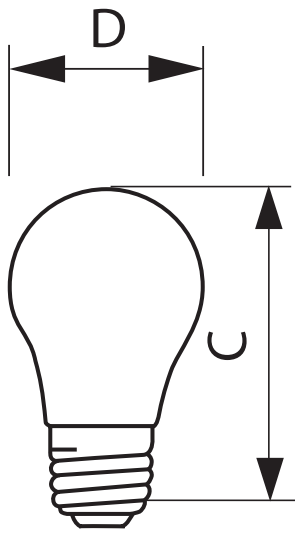

### • Product Dimensions

Light Center Length L	2.38 in
--------------------------	---------

Max Overall Length (MOL) - C	3.50 (max) in
Diameter D	1.894 in

# PHILIPS

sense and simplicity

Dimensional drawing

E12/E17/E26, A15

E12/E17/E26, A15

E26

© 2012 Koninklijke Philips Electronics N.V.  
All rights reserved.

Specifications are subject to change without notice. Trademarks are the property of Koninklijke Philips Electronics N.V. or their respective owners.