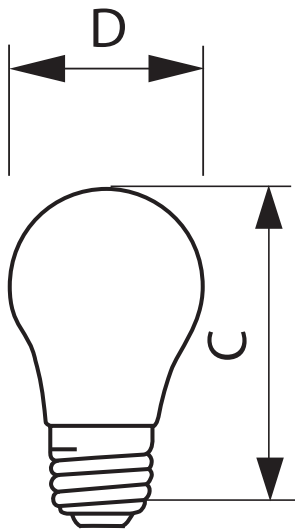

Dimensional drawing

E12/E17/E26, A15