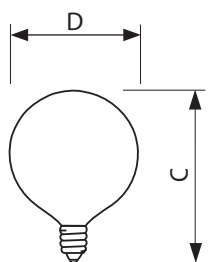

Product data

• General Characteristics

Base	Candelabra [Candelabra Screw]
Base Information	Aluminum [Aluminum Base]
Bulb	G16 1/2
Bulb Finish	Clear
Filament Shape	C-7A [Ring]
Operating Position	Base Down +/- 90D [Standing +/-90D or Base Down (BDH)]
Main Application	Decorative
Atmosphere	Gas

• Light Technical Characteristics

Initial lumen	300 Lm
---------------	--------

• Electrical Characteristics

Watts	40 W
Voltage	120 V

• Product Dimensions

Max Overall Length (MOL) - C	3 (max) in
Diameter D	2.0625 in

• Product Data

Product number	168468
Full product name	DuraMax Deco 40W 120V G16 1/2 CL LL 2BC
Short product name	DuraMx Deco 40W 120V G16 1/2 CL LL 2BC
Pieces per Sku	2
eop_pck_cfg	6
Skus/Case	6
Bar code on pack	46677168469
Bar code on case	50046677168464
Logistics code(s)	925261636308
eop_net_weight_pp	0.000 kg

PHILIPS

sense and simplicity

Dimensional drawing

E12, G16 1/2

E12, G16 1/2

E12

© 2012 Koninklijke Philips Electronics N.V.
All rights reserved.

Specifications are subject to change without notice. Trademarks are the property of Koninklijke Philips Electronics N.V. or their respective owners.