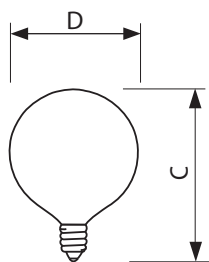

Dimensional drawing

E12, G16 1/2