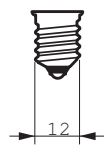

Product data

• General Characteristics

Base	Candelabra [Candelabra Screw]
Base Information	Aluminum [Aluminum Base]
Bulb	G16 1/2
Bulb Finish	Clear
Filament Shape	C-7A [Ring]
Operating Position	Base Down +/- 90D [Standing +/-90D or Base Down (BDH)]
Main Application	Decorative
Atmosphere	Gas

• Light Technical Characteristics

Initial lumen	300 Lm
---------------	--------

• Electrical Characteristics

Watts	40 W
Voltage	120 V

• Product Dimensions

Max Overall Length (MOL) - C	3 (max) in
Diameter D	2.0625 in

PHILIPS

sense and simplicity

Dimensional drawing

E12, G16 1/2

E12, G16 1/2

E12

© 2012 Koninklijke Philips Electronics N.V.
All rights reserved.

Specifications are subject to change without notice. Trademarks are the property of Koninklijke Philips Electronics N.V. or their respective owners.