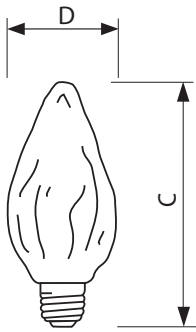

Dimensional drawing

E26, F15