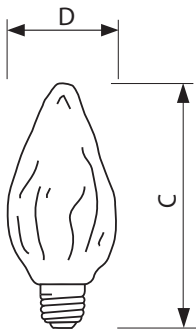

Product data

• General Characteristics

Base	Medium [Single Contact Medium Screw]
Base Information	Aluminum [Aluminum Base]
Bulb	F15
Bulb Finish	Clear
Filament Shape	C-9 [Pendant]
Operating Position	Base Down +/- 90D [Standing +/-90D or Base Down (BDH)]
Main Application	Decorative
Atmosphere	Gas

• Light Technical Characteristics

Initial lumen	385 Lm
---------------	--------

• Electrical Characteristics

Watts	40 W
Voltage	120 V

• Product Dimensions

Max Overall Length (MOL) - C	4.5 (max) in
Diameter D	1.875 in

PHILIPS

sense and simplicity

Dimensional drawing

E26, F15

E26, F15

E26

© 2012 Koninklijke Philips Electronics N.V.
All rights reserved.

Specifications are subject to change without notice. Trademarks are the property of Koninklijke Philips Electronics N.V. or their respective owners.