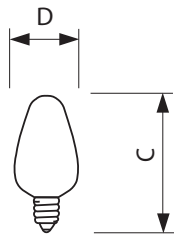

Dimensional drawing

E12, C7