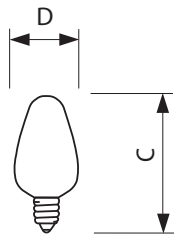

• Light Technical Characteristics

Initial lumen	35 Lm
---------------	-------

• Electrical Characteristics

Watts	7 W
Voltage	120 V

• Product Dimensions

Max Overall Length (MOL) - C	2.125 (max) in
Diameter D	0.875 in

PHILIPS

sense and simplicity

Dimensional drawing

E12, C7

E12

E12, C7

© 2012 Koninklijke Philips Electronics N.V.
All rights reserved.

Specifications are subject to change without notice. Trademarks are the property of Koninklijke Philips Electronics N.V. or their respective owners.