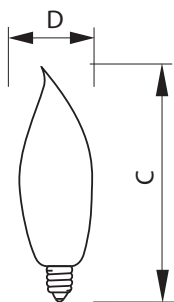

Dimensional drawing

E12, BA9