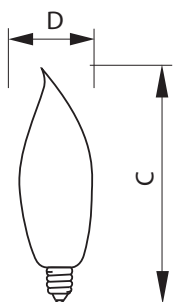

Dimensional drawing

E12, BA9

E12, BA9

© 2012 Koninklijke Philips Electronics N.V.
All rights reserved.

Specifications are subject to change without notice. Trademarks are the property of Koninklijke Philips Electronics N.V. or their respective owners.

www.philips.com/lighting

2012, August 4
data subject to change