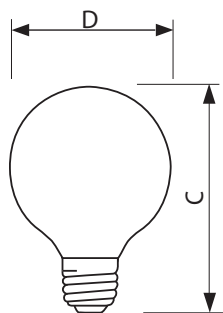

Product data

• General Characteristics

Base	Medium [Single Contact Medium Screw]
Base Information	Aluminum [Aluminum Base]
Bulb	G25
Bulb Finish	Clear
Filament Shape	CC6 [Straight]
Operating Position	Universal [Any or Universal (U)]
Main Application	Vanity
Atmosphere	Gas

• Light Technical Characteristics

Initial lumen	410 Lm
---------------	--------

• Electrical Characteristics

Watts	40 W
Voltage	120 V

• Product Dimensions

Light Center Length L	2.874 in
--------------------------	----------

Max Overall Length (MOL) - C	4.438 (max) in
Diameter D	3.125 in

• Product Data

Product number	167478
Full product name	DuraMax Deco 40W Med 120V G25 CL/LL 1CT
Short product name	DuraMax Deco 40W Med 120V G25 CL/LL 1CT
Pieces per Sku	1
eop_pck_cfg	12
Skus/Case	12
Bar code on pack	46677167479
Bar code on case	50046677167474
Logistics code(s)	925244136345
eop_net_weight_pp	0.001 kg

PHILIPS

sense and simplicity

Dimensional drawing

E26, G25

E26, G25

E26

© 2012 Koninklijke Philips Electronics N.V.
All rights reserved.

Specifications are subject to change without notice. Trademarks are the property of Koninklijke Philips Electronics N.V. or their respective owners.