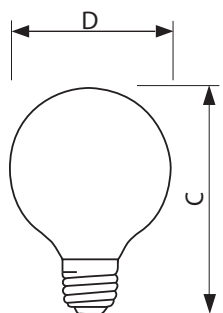

Product data

• General Characteristics

Base	Medium [Single Contact Medium Screw]
Base Information	Aluminum [Aluminum Base]
Bulb	G25
Bulb Finish	Clear
Filament Shape	CC6 [Straight]
Operating Position	Universal [Any or Universal (U)]
Main Application	Vanity
Atmosphere	Gas

• Light Technical Characteristics

Initial lumen	410 Lm
---------------	--------

• Electrical Characteristics

Watts	40 W
Voltage	120 V

• Product Dimensions

Light Center Length L	2.874 in
--------------------------	----------

Max Overall Length (MOL) - C	4.438 (max) in
Diameter D	3.125 in

• Product Data

Product number	167478
Full product name	DuraMax Deco 40W Med 120V G25 CL/LL 1CT
Short product name	DuraMax Deco 40W Med 120V G25 CL/LL 1CT
Pieces per Sku	1
eop_pck_cfg	12
Skus/Case	12
Bar code on pack	46677167479
Bar code on case	50046677167474
Logistics code(s)	925244136345
eop_net_weight_pp	0.001 kg

PHILIPS

sense and simplicity

Dimensional drawing

E26, G25

E26, G25

E26

© 2012 Koninklijke Philips Electronics N.V.
All rights reserved.

Specifications are subject to change without notice. Trademarks are the property of Koninklijke Philips Electronics N.V. or their respective owners.