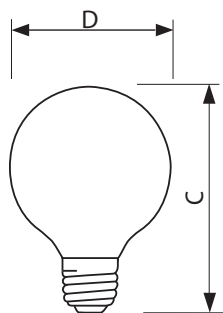

Dimensional drawing

E26, G25