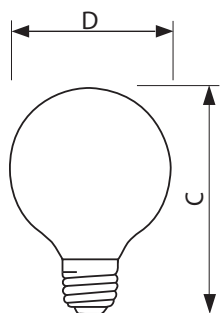

### • Product Dimensions

Light Center Length L	2.874 in
--------------------------	----------

Max Overall Length (MOL) - C	4.438 (max) in
Diameter D	3.125 in

# PHILIPS

sense and simplicity

Dimensional drawing

E26, G25

E26, G25

E26

© 2012 Koninklijke Philips Electronics N.V.  
All rights reserved.

Specifications are subject to change without notice. Trademarks are the property of Koninklijke Philips Electronics N.V. or their respective owners.