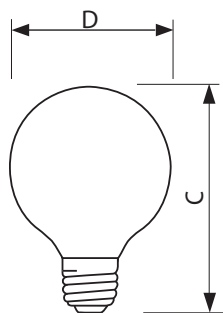

Product data

• General Characteristics

Base	Medium [Single Contact Medium Screw]
Base Information	Aluminum [Aluminum Base]
Bulb	G25
Bulb Finish	Clear
Filament Shape	CC6 [Straight]
Operating Position	Universal [Any or Universal (U)]
Main Application	Vanity
Atmosphere	Gas

• Light Technical Characteristics

Initial lumen	670 Lm
---------------	--------

• Electrical Characteristics

Watts	60 W
Voltage	120 V

• Product Dimensions

Light Center Length L	2.874 in
--------------------------	----------

Max Overall Length (MOL) - C	4.438 (max) in
Diameter D	3.125 in

• Product Data

Product number	168962
Full product name	DuraMax Deco 60W Med 120V G25 CL/LL 1CT
Short product name	DuraMax Deco 60W Med 120V G25 CL/LL 1CT
Pieces per Sku	1
eop_pck_cfg	12
Skus/Case	12
Bar code on pack	46677168964
Bar code on case	50046677168969
Logistics code(s)	925243836339
eop_net_weight_pp	0.001 kg

PHILIPS

sense and simplicity

Dimensional drawing

E26, G25

E26, G25

E26

© 2012 Koninklijke Philips Electronics N.V.
All rights reserved.

Specifications are subject to change without notice. Trademarks are the property of Koninklijke Philips Electronics N.V. or their respective owners.