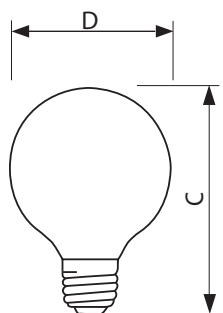

Product data

• General Characteristics

Base	Medium [Single Contact Medium Screw]
Base Information	Aluminum [Aluminum Base]
Bulb	G25
Bulb Finish	Clear
Filament Shape	CC6 [Straight]
Operating Position	Universal [Any or Universal (U)]
Main Application	Vanity
Atmosphere	Gas

• Light Technical Characteristics

Initial lumen	670 Lm
---------------	--------

• Electrical Characteristics

Watts	60 W
Voltage	120 V

• Product Dimensions

Light Center Length L	2.874 in
--------------------------	----------

Max Overall Length (MOL) - C	4.438 (max) in
Diameter D	3.125 in

• Product Data

Product number	168962
Full product name	DuraMax Deco 60W Med 120V G25 CL/LL 1CT
Short product name	DuraMax Deco 60W Med 120V G25 CL/LL 1CT
Pieces per Sku	1
eop_pck_cfg	12
Skus/Case	12
Bar code on pack	46677168964
Bar code on case	50046677168969
Logistics code(s)	925243836339
eop_net_weight_pp	0.001 kg

PHILIPS

sense and simplicity

Dimensional drawing

E26, G25

E26, G25

E26

© 2012 Koninklijke Philips Electronics N.V.
All rights reserved.

Specifications are subject to change without notice. Trademarks are the property of Koninklijke Philips Electronics N.V. or their respective owners.