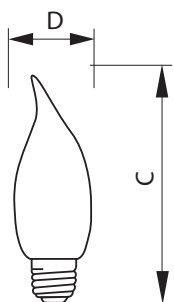

E26, BA9 1/2