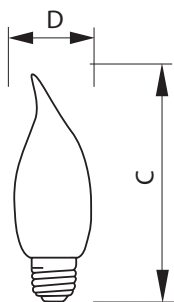

Dimensional drawing

E26, BA9 1/2