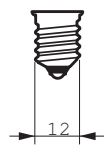

Dimensional drawing

E12, BA9

E12, BA9

E12

© 2012 Koninklijke Philips Electronics N.V.
All rights reserved.

Specifications are subject to change without notice. Trademarks are the property of Koninklijke Philips Electronics N.V. or their respective owners.

www.philips.com/lighting

2012, August 4
data subject to change