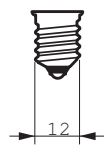

### • Product Dimensions

Max Overall Length (MOL) - C	4.188 (max) in
Diameter D	1.125 in

## Dimensional drawing

E12, BA9

E12, BA9

E12

© 2012 Koninklijke Philips Electronics N.V.  
All rights reserved.

Specifications are subject to change without notice. Trademarks are the property of Koninklijke Philips Electronics N.V. or their respective owners.