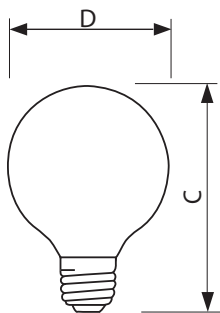

Deco Globe

DuraMax Deco 25W Med 120V G25 WH/LL 1CT

Decorative globe bulbs add sparkle and are ideal for contemporary décor.

Product data

• General Characteristics

Base	Medium [Single Contact Medium Screw]
Base Information	Aluminum [Aluminum Base]
Bulb	G25
Bulb Finish	White
Filament Shape	CC6 [Straight]
Operating Position	Universal [Any or Universal (U)]
Main Application	Vanity
Atmosphere	Gas

• Light Technical Characteristics

Initial lumen	210 Lm
---------------	--------

• Electrical Characteristics

Watts	25 W
Voltage	120 V

• Product Dimensions

Light Center Length L	2.874 in
--------------------------	----------

Max Overall Length (MOL) - C	4.438 (max) in
Diameter D	3.125 in

• Product Data

Product number	167486
Full product name	DuraMax Deco 25W Med 120V G25 WH/LL 1CT
Short product name	DuraMax Deco 25W Med 120V G25 WH/LL 1CT
Pieces per Sku	1
eop_pck_cfg	12
Skus/Case	12
Bar code on pack	46677167486
Bar code on case	50046677167481
Logistics code(s)	925186736324
eop_net_weight_pp	0.001 kg

PHILIPS

sense and simplicity

Dimensional drawing

E26, G25

E26, G25

E26

© 2012 Koninklijke Philips Electronics N.V.
All rights reserved.

Specifications are subject to change without notice. Trademarks are the property of Koninklijke Philips Electronics N.V. or their respective owners.