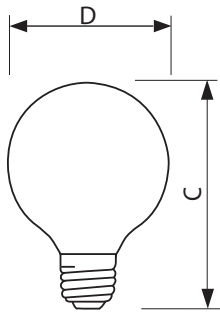

Deco Globe

DuraMax Deco 25W Med 120V G25 WH/LL 1CT

Decorative globe bulbs add sparkle and are ideal for contemporary décor.

Product data

• General Characteristics

Base	Medium [Single Contact Medium Screw]
Base Information	Aluminum [Aluminum Base]
Bulb	G25
Bulb Finish	White
Filament Shape	CC6 [Straight]
Operating Position	Universal [Any or Universal (U)]
Main Application	Vanity
Atmosphere	Gas

• Light Technical Characteristics

Initial lumen	210 Lm
---------------	--------

• Electrical Characteristics

Watts	25 W
Voltage	120 V

• Product Dimensions

Light Center Length L	2.874 in
--------------------------	----------

Max Overall Length (MOL) - C	4.438 (max) in
Diameter D	3.125 in

• Product Data

Product number	167486
Full product name	DuraMax Deco 25W Med 120V G25 WH/LL 1CT
Short product name	DuraMax Deco 25W Med 120V G25 WH/LL 1CT
Pieces per Sku	1
eop_pck_cfg	12
Skus/Case	12
Bar code on pack	46677167486
Bar code on case	50046677167481
Logistics code(s)	925186736324
eop_net_weight_pp	0.001 kg

PHILIPS

sense and simplicity

Dimensional drawing

E26, G25

E26, G25

E26

© 2012 Koninklijke Philips Electronics N.V.
All rights reserved.

Specifications are subject to change without notice. Trademarks are the property of Koninklijke Philips Electronics N.V. or their respective owners.