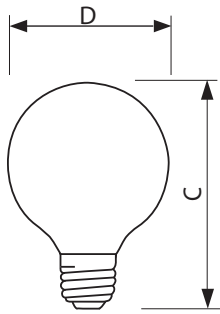

Dimensional drawing

E26, G25