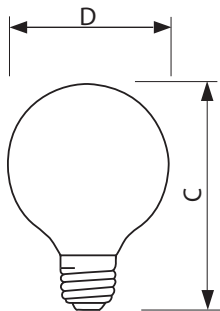

### • Product Dimensions

Light Center Length L	2.874 in
--------------------------	----------

Max Overall Length (MOL) - C	4.438 (max) in
Diameter D	3.125 in

# PHILIPS

sense and simplicity

Dimensional drawing

E26, G25

E26, G25

E26

© 2012 Koninklijke Philips Electronics N.V.  
All rights reserved.

Specifications are subject to change without notice. Trademarks are the property of Koninklijke Philips Electronics N.V. or their respective owners.