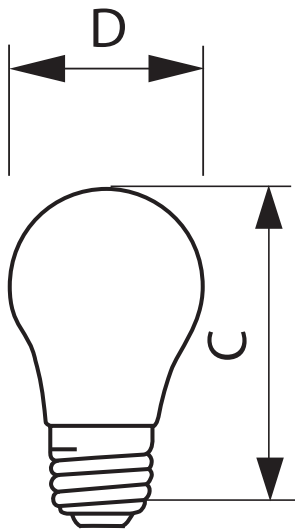

Product data

• General Characteristics

Base	Medium [Single Contact Medium Screw]
Base Information	Aluminum [Aluminum Base]
Bulb	A15
Bulb Finish	Clear
Filament Shape	CC6 [Straight]
Operating Position	Universal [Any or Universal (U)]
Main Application	Fan
Atmosphere	Gas

• Light Technical Characteristics

Initial lumen	630 Lm
---------------	--------

• Electrical Characteristics

Watts	60 W
Voltage	120 V

• Product Dimensions

Light Center Length L	2.38 in
--------------------------	---------

Max Overall Length (MOL) - C	3.50 (max) in
Diameter D	1.894 in

• Product Data

Product number	169466
Full product name	DuraMax 60W Med 120V A15 CL/LL 2BC
Short product name	DuraMax 60W Med 120V A15 CL/LL 2BC
Pieces per Sku	2
eop_pck_cfg	6
Skus/Case	6
Bar code on pack	46677169466
Bar code on case	50046677169461
Logistics code(s)	925181636320
eop_net_weight_pp	0.000 gr

PHILIPS

sense and simplicity

Dimensional drawing

E12/E17/E26, A15

E12/E17/E26, A15

E26

© 2012 Koninklijke Philips Electronics N.V.
All rights reserved.

Specifications are subject to change without notice. Trademarks are the property of Koninklijke Philips Electronics N.V. or their respective owners.