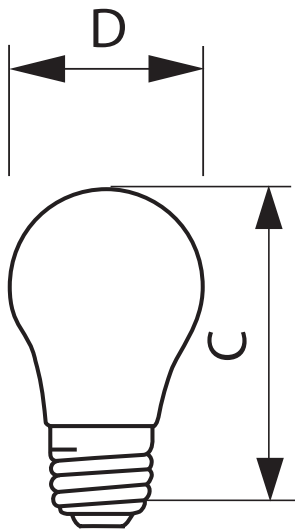

Product data

• General Characteristics

Base	Medium [Single Contact Medium Screw]
Base Information	Aluminum [Aluminum Base]
Bulb	A15
Bulb Finish	Clear
Filament Shape	CC6 [Straight]
Operating Position	Universal [Any or Universal (U)]
Main Application	Fan
Atmosphere	Gas

• Light Technical Characteristics

Initial lumen	630 Lm
---------------	--------

• Electrical Characteristics

Watts	60 W
Voltage	120 V

• Product Dimensions

Light Center Length L	2.38 in
--------------------------	---------

Max Overall Length (MOL) - C	3.50 (max) in
Diameter D	1.894 in

• Product Data

Product number	169466
Full product name	DuraMax 60W Med 120V A15 CL/LL 2BC
Short product name	DuraMax 60W Med 120V A15 CL/LL 2BC
Pieces per Sku	2
eop_pck_cfg	6
Skus/Case	6
Bar code on pack	46677169466
Bar code on case	50046677169461
Logistics code(s)	925181636320
eop_net_weight_pp	0.000 gr

PHILIPS

sense and simplicity

Dimensional drawing

E12/E17/E26, A15

E12/E17/E26, A15

E26

© 2012 Koninklijke Philips Electronics N.V.
All rights reserved.

Specifications are subject to change without notice. Trademarks are the property of Koninklijke Philips Electronics N.V. or their respective owners.