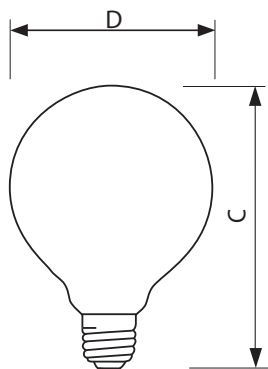

Product data

• General Characteristics

Base	Medium [Single Contact Medium Screw]
Base Information	Aluminum [Aluminum Base]
Bulb	G30
Bulb Finish	White
Filament Shape	C-9 [Pendant]
Operating Position	Universal [Any or Universal (U)]
Main Application	Decorative
Atmosphere	Gas

• Light Technical Characteristics

Initial lumen	580 Lm
---------------	--------

• Electrical Characteristics

Watts	60 W
Voltage	120 V

• Product Dimensions

Light Center Length L	3.75 in
Max Overall Length (MOL) - C	5.5 (max) in

PHILIPS

sense and simplicity

Dimensional drawing

E26, G30

E26, G30

E26

© 2012 Koninklijke Philips Electronics N.V.
All rights reserved.

Specifications are subject to change without notice. Trademarks are the property of Koninklijke Philips Electronics N.V. or their respective owners.