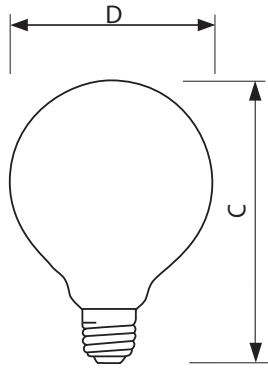

Dimensional drawing

E26, G30