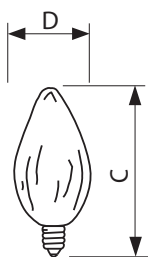

Dimensional drawing

E12, F10