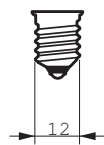

### • General Characteristics

Base	Candelabra [Candelabra Screw]
Base Information	Aluminum [Aluminum Base]
Bulb	F10
Bulb Finish	Clear
Filament Shape	C-7A [Ring]
Operating Position	Base Down +/- 90D [Standing +/-90D or Base Down (BDH)]
Main Application	Decorative
Atmosphere	Vacuum [Vacuum]

### • Product Dimensions

Max Overall Length (MOL) - C	3.063 (max) in
Diameter D	1.25 in

# PHILIPS

sense and simplicity

Dimensional drawing

E12, F10

E12

E12, F10

© 2012 Koninklijke Philips Electronics N.V.  
All rights reserved.

Specifications are subject to change without notice. Trademarks are the property of Koninklijke Philips Electronics N.V. or their respective owners.