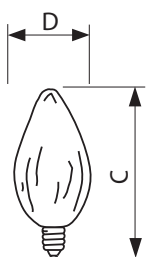

### • General Characteristics

Base	Candelabra [Candelabra Screw]
Base Information	Aluminum [Aluminum Base]
Bulb	F10
Bulb Finish	Clear
Filament Shape	C-7A [Ring]
Operating Position	Base Down +/- 90D [Standing +/-90D or Base Down (BDH)]
Main Application	Decorative
Atmosphere	Vacuum [Vacuum]

### • Product Dimensions

Max Overall Length (MOL) - C	3.063 (max) in
Diameter D	1.25 in

# PHILIPS

sense and simplicity

Dimensional drawing

E12, F10

E12

E12, F10

© 2012 Koninklijke Philips Electronics N.V.  
All rights reserved.

Specifications are subject to change without notice. Trademarks are the property of Koninklijke Philips Electronics N.V. or their respective owners.