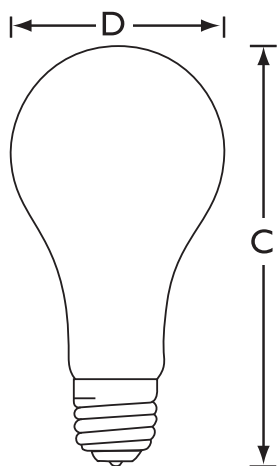

Product data

• General Characteristics

Base	Medium [Single Contact Medium Screw]
Bulb	A21
Bulb Finish	Soft White
Filament Shape	CC-8 [Axial]
Operating Position	Universal [Any or Universal (U)]
Main Application	longlife
Atmosphere	Gas
Estimated Energy Cost/YR	18.07 \$
Life with 3h/day use [years]	1.8 an

• Light Technical Characteristics

Color Temperature	2810 K
Initial lumen	1830 Lm

• Electrical Characteristics

Watts	150 W
Voltage	120 V

• Product Dimensions

Light Center Length L	3.818 in
Max Overall Length (MOL) - C	5.312 (max) in
Diameter D	2.625 in

• Product Data

Product number	168666
Full product name	DuraMax 150W ES 120V A21 WH 1SL
Short product name	DuraMax 150W ES 120V A21 WH 1SL
Pieces per Sku	1
eop_pck_cfg	12
Skus/Case	12
Bar code on pack	46677168667
Bar code on case	50046677168662
Logistics code(s)	925179336307
eop_net_weight_pp	0.001 kg

Dimensional drawing

PHILIPS

sense and simplicity

Dimensional drawing

A21

E26

E26, A21

Product	C (Max)	D (Norm)
150W E26 120V A21 SW	5.312	2.625