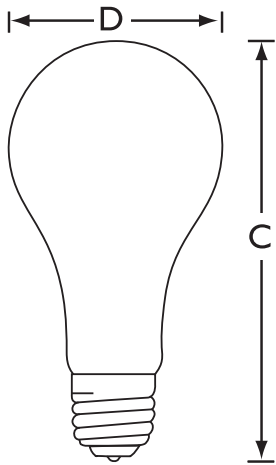

### • General Characteristics

Base	Medium [Single Contact Medium Screw]
Bulb	A21
Bulb Finish	Soft White
Filament Shape	CC-8 [Axial]
Operating Position	Universal [Any or Universal (U)]
Main Application	longlife
Atmosphere	Gas

### • Product Dimensions

Light Center Length L	3.818 in
--------------------------	----------

Max Overall Length (MOL) - C	5.312 (max) in
Diameter D	2.625 in

## Dimensional drawing

Dimensional drawing

A21

E26

E26, A21

Product	C (Max)	D (Norm)
200W E26 120V A21 SW	5.312	2.625

© 2012 Koninklijke Philips Electronics N.V.  
All rights reserved.

Specifications are subject to change without notice. Trademarks are the property of Koninklijke Philips Electronics N.V. or their respective owners.