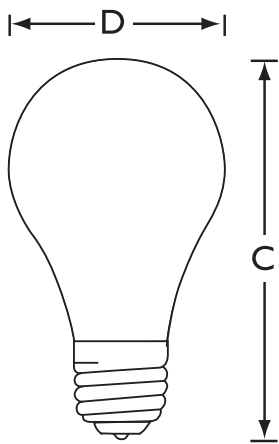

Product data

• General Characteristics

Base	Medium [Single Contact Medium Screw]
Base Information	Aluminum [Aluminum Base]
Bulb	A19
Bulb Finish	Soft White
Filament Shape	CC6 [Straight]
Operating Position	Universal [Any or Universal (U)]
Main Application	Household
Atmosphere	Gas

• Light Technical Characteristics

Initial lumen	235 Lm
---------------	--------

• Electrical Characteristics

Watts	25 W
Voltage	120 V

• Product Dimensions

Light Center Length L	2.953 in
--------------------------	----------

Max Overall Length (MOL) - C	4.438 (max) in
Diameter D	2.375 in

• Product Data

Product number	168682
Full product name	DuraMax 25W Med 120V A19 SW 2OW
Short product name	DuraMax 25W Med 120V A19 SW 2OW
Pieces per Sku	2
eop_pck_cfg	12
Skus/Case	12
Bar code on pack	46677168681
Bar code on case	50046677168686
Logistics code(s)	925178336313
eop_net_weight_pp	0.000 kg

Dimensional drawing

PHILIPS

sense and simplicity

Dimensional drawing

A19

E26

E26, A19

Product	C (Max)	D (Norm)
Std 25W E26 120V A19 SW	4.438	2.375