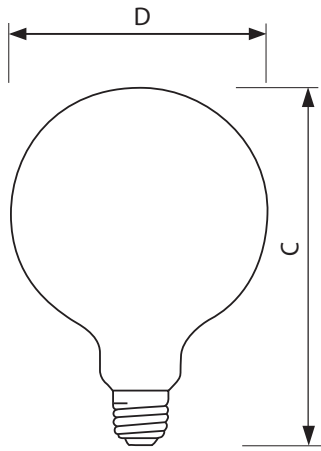

Dimensional drawing

E26, G40