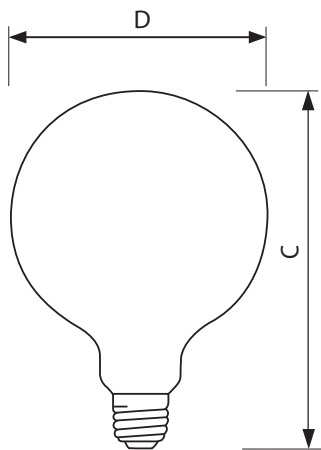

E26, G40

© 2012 Koninklijke Philips Electronics N.V.
All rights reserved.

Specifications are subject to change without notice. Trademarks are the property of Koninklijke Philips Electronics N.V. or their respective owners.

www.philips.com/lighting

2012, August 4
data subject to change