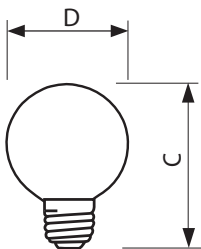

Product data

• General Characteristics

Base	Medium [Single Contact Medium Screw]
Base Information	Aluminum [Aluminum Base]
Bulb	G16 1/2
Bulb Finish	White
Filament Shape	C-7A [Ring]
Operating Position	Base Down +/- 90D [Standing +/-90D or Base Down (BDH)]
Main Application	Decorative
Atmosphere	Vacuum [Vacuum]

• Light Technical Characteristics

Initial lumen	165 Lm
---------------	--------

• Electrical Characteristics

Watts	25 W
Voltage	120 V

• Product Dimensions

Max Overall Length (MOL) - C	3 (max) in
Diameter D	2.0625 in

PHILIPS

sense and simplicity

Dimensional drawing

E26, G16 1/2

E26

E26, G16 1/2

© 2012 Koninklijke Philips Electronics N.V.
All rights reserved.

Specifications are subject to change without notice. Trademarks are the property of Koninklijke Philips Electronics N.V. or their respective owners.