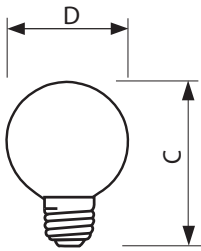

Dimensional drawing

E26, G16 1/2