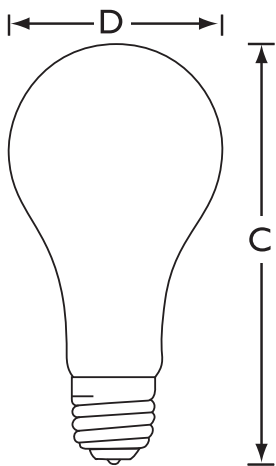

Product data

• General Characteristics

Base	Medium [Single Contact Medium Screw]
Bulb	A21
Bulb Finish	Clear
Filament Shape	CC-8 [Axial]
Operating Position	Universal [Any or Universal (U)]
Main Application	Household
Atmosphere	Gas
Estimated Energy Cost/YR	18.07 \$
Life with 3h/day use [years]	1.4 an

• Light Technical Characteristics

Color Temperature	2780 K
Initial lumen	2120 Lm

• Electrical Characteristics

Watts	150 W
Voltage	120 V

• Product Dimensions

Max Overall Length (MOL) - C	5.312 (max) in
------------------------------	----------------

Diameter D 2.625 in

• Footnotes

Footnotes Incandescent 909 [Pursuant to California law, these incandescent lamps CANNOT be used or offered for sale in the state of California.(909)]

• Product Data

Product number	150094
Full product name	DuraMax 150W Med 120V A21 CL 1SL
Short product name	DuraMax 150W Med 120V A21 CL 1SL
Pieces per Sku	1
eop_pck_cfg	12
Skus/Case	12
Bar code on pack	46677167998
Bar code on case	50046677150094
Logistics code(s)	925157236302
eop_net_weight_pp	0.001 kg

Dimensional drawing

Dimensional drawing

A21

E26

E26, A21

Product	C (Max)	D (Norm)
150W E26 120V A21 CL	5.312	2.625

© 2012 Koninklijke Philips Electronics N.V.
All rights reserved.

Specifications are subject to change without notice. Trademarks are the property of Koninklijke Philips Electronics N.V. or their respective owners.