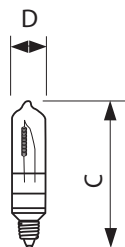

Dimensional drawing

E11, T4

E11, T4

© 2012 Koninklijke Philips Electronics N.V.
All rights reserved.

Specifications are subject to change without notice. Trademarks are the property of Koninklijke Philips Electronics N.V. or their respective owners.

www.philips.com/lighting

2012, August 4
data subject to change