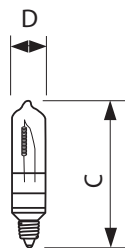

Dimensional drawing

E11, T4