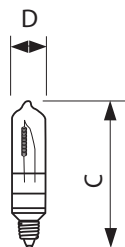

• Light Technical Characteristics

Color Rendering Index	100 Ra8
-----------------------	---------

• Electrical Characteristics

Watts	50 W
Voltage	120 V

• Product Dimensions

Light Center Length L	1.38 in
Max Overall Length (MOL) - C	2.75 (max) in

• Product Data

Product number	203471
Full product name	50W Mini-Can 120V T4 CL 1BC
Short product name	BC50Q/CL 120V 12/1PK
Pieces per Sku	1
eop_pck_cfg	12
Skus/Case	12
Bar code on pack	46677203474
Bar code on case	50046677203479
Logistics code(s)	924711136382
eop_net_weight_pp	0.009 kg

PHILIPS

sense and simplicity

Dimensional drawing

E11, T4

E11, T4

© 2012 Koninklijke Philips Electronics N.V.
All rights reserved.

Specifications are subject to change without notice. Trademarks are the property of Koninklijke Philips Electronics N.V. or their respective owners.