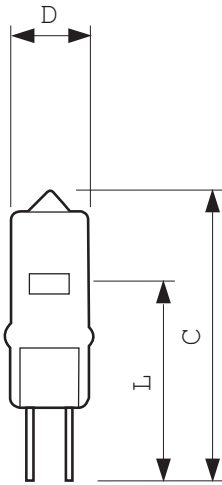

#### • Product Dimensions

Overall Length C 44 (max) mm  
Diameter D 12 (max) mm  
Light Center Length L 30 mm

### Dimensional drawing

## Dimensional drawing