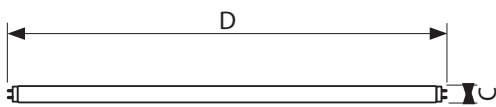

Watts	17 W
-------	------

• Environmental Characteristics

Mercury (Hg) Content	1.7 mg
Picogram per Lumen Hour	43 p/LuHr

• Product Dimensions

Nominal Length [inch]	24
-----------------------	----

• Product Data

PHILIPS

sense and simplicity

Dimensional drawing

G13, T8

G13

G13, T8

© 2012 Koninklijke Philips Electronics N.V.
All rights reserved.

Specifications are subject to change without notice. Trademarks are the property of Koninklijke Philips Electronics N.V. or their respective owners.