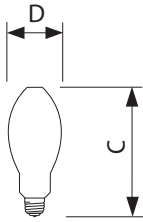

E26, BD-17

Product	C (Max)	D (Norm)
MH 150W/635 E26 BD17 U	5.438	2.125
MH 150W/635 E26 BD17 CO U	5.438	2.125

Dimensional drawing

E26, BD-17

Product	C (Max)	D (Norm)
MH R 175W/640 E26 BD17 U	5.438	2.125
MH R 175W/640 E26 BD17 U	5.438	2.125
MH R 175W/640 E26 BD17 CO U	5.438	2.125