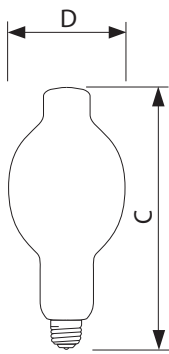

E39, BT-37

Product	C (Max)	D (Norm)
MH R 1000W/635 E39 BT37 U	11.5	4.625