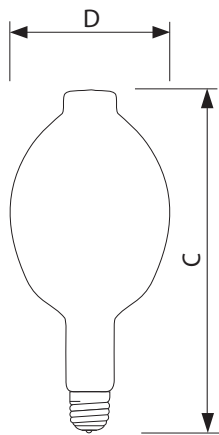

E39/E40/41, ED-37, Clear

E39, ED-37, Coated

Dimensional drawing

E39, ED-28

Product	C (Max)	D (Norm)
MH R 175W/640 E39 ED28 U	8.313	3.5
MH R 175W/640 E39 ED28 U	8.313	3.5
MH R 175W/640 E39 ED28 CO U	8.313	3.5
MH R 250W/640 E39 ED28 U	8.313	3.5
MH R 250W/640 E39 ED28 U	8.313	3.5
MH R 250W/735 E39 ED28 CO U	8.313	3.5
MH R 400W/640 E39 ED28 U	8.313	3.5
MH R 400W/640 E39 ED28 U	8.313	3.5
MH R 175W/540 E39 ED28 U Basic	8.313	3.5
MH R 250W/540 E39 ED28 U Basic	8.313	3.5