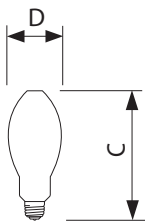

E26, BD-17

Product	C (Max)	D (Norm)
MH 150W/635 E26 BD17 U	5.438	2.125
MH 150W/635 E26 BD17 CO U	5.438	2.125