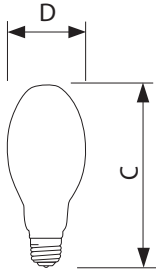

E39/E40/41, ED-37, Clear

E39, ED-37, Coated

Dimensional drawing

E39, ED-28

Product	C (Max)	D (Norm)
MH R 175W/640 E39 ED28 U	8.313	3.5
MH R 175W/640 E39 ED28 U	8.313	3.5
MH R 175W/640 E39 ED28 CO U	8.313	3.5
MH R 250W/640 E39 ED28 U	8.313	3.5
MH R 250W/640 E39 ED28 U	8.313	3.5
MH R 250W/735 E39 ED28 CO U	8.313	3.5
MH R 400W/640 E39 ED28 U	8.313	3.5
MH R 400W/640 E39 ED28 U	8.313	3.5
MH R 175W/540 E39 ED28 U Basic	8.313	3.5
MH R 250W/540 E39 ED28 U Basic	8.313	3.5