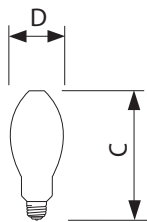

E26, BD-17

Product	C (Max)	D (Norm)
MH 150W/635 E26 BD17 U	5.438	2.125
MH 150W/635 E26 BD17 CO U	5.438	2.125