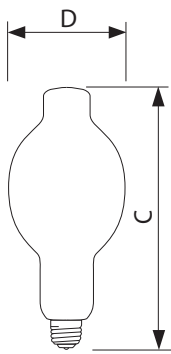

E39, BT-37

Product	C (Max)	D (Norm)
MH R 1000W/635 E39 BT37 U	11.5	4.625