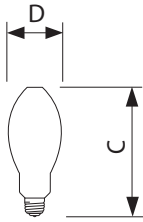

## Dimensional drawing

## E26, BD-17

Product	C (Max)	D (Norm)
MH 150W/635 E26 BD17 U	5.438	2.125
MH 150W/635 E26 BD17 CO U	5.438	2.125

Dimensional drawing

E26, BD-17

Product	C (Max)	D (Norm)
MH R 175W/640 E26 BD17 U	5.438	2.125
MH R 175W/640 E26 BD17 U	5.438	2.125
MH R 175W/640 E26 BD17 CO U	5.438	2.125