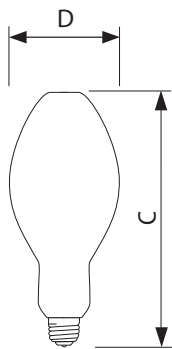

E39/E40/41, ED-37

Product	C (Max)	D (Norm)
MH R 360W/645 E39 ED37 BU ES	11.5	4.625
MH R 400W/540 E39 ED37 U Basic	11.5	4.625
MH R 400W/640 E39 ED37 U	11.5	4.625
MH R 400W/640 E39 ED37 U	11.5	4.625
MH R 400W/635 E39 ED37 CO U	11.5	4.625
MH R 400W/640 E40/41 ED37 CL U	11.5	4.625