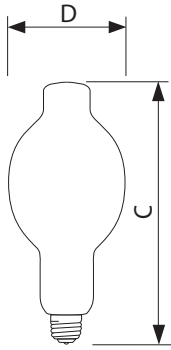

Related products

E39, BT-37, Clear

E26, ED-17, Clear

E39, ED-28, Clear

E39, ED-28, Coated

E39, ED-37, Clear

Dimensional drawing

Dimensional drawing

E39, BT-37

Product	C (Max)	D (Norm)
MH PS 1000W/635 E39 BT37 BU	11.5	4.625
MH PS 750W/635 E39 BT37 BU	11.5	4.625
MH PS 750W/640 E39 BT37 HOR	11.5	4.625

E39, ED-28

Product	C (Max)	D (Norm)
MH PS 175W/635 E39 ED28 BU	8.313	3.5
MH PS 250W/645 E39 ED28 BU	8.313	3.5
MH PS 320W/640 E39 ED28 U	8.313	3.5
MH PS 175W/635 E39 ED28 CO BU	8.313	3.5
MH PS 175W/640 E39 ED28 HOR	8.313	3.5
MH PS 200W/640 E39 ED28 CL BU	8.3	3.5
MH PS 400W/640 E39 ED28 CL BU	8.3	3.5
MH PS 400W/640 E39 ED28 CL HOR	8.3	3.5
MH PS 250W/638 E39 ED28 CL U	8.313	3.5