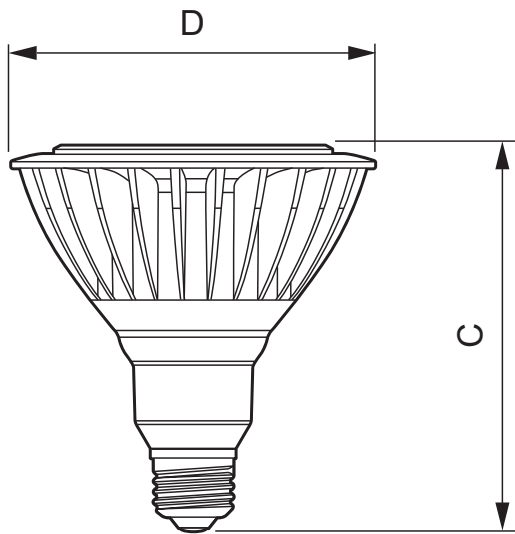

Product data

• General Characteristics

Cap-Base	E26
Bulb	PAR38 [PAR38 mm]
Bulb Finish	Grey
Rated Avg. Life (Hours)	45000 hr

• Light Technical Characteristics

Color Code	WH
Color Designation	White
Beam Angle	25 D
Beam Description	- [-]
Correlated Color Temperature	3000 K
Approximate Lumens	1050 Lm
Approx. MBCP	4100 cd
CRI	80
Color Temp. (Kelvin)	3000 K [CCT 3000K]

• Product Data

Product number	418558
Full product name	18PAR38/END/F25 3000-1050 OD 6/1
Short product name	18PAR38/END/F25 3000-1050 OD 6/1
Pieces per Sku	1
eop_pck_cfg	6
Skus/Case	6
Bar code on pack	46677418557
Bar code on case	50046677418552
Logistics code(s)	929000202404
eop_net_weight_pp	0.528 kg

Dimensional drawing

PHILIPS
sense and simplicity

Dimensional drawing

18PAR38/END/F25 3000-1050 OD 6/1

Product	C (Norm)	D (Norm)
LED 18W 3000K 120V PAR38 Grey 25D OD	-	-

E26

© 2012 Koninklijke Philips Electronics N.V.
All rights reserved.