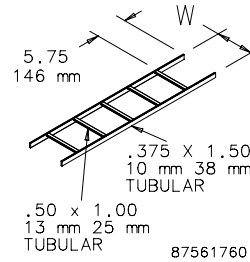

### LADDER RACK STRAIGHT SECTIONS

cULus Classified

Supports cable on straight runs. Made of 1-1/2 in. x 3/8 in. (38 mm x 8 mm) 16 gauge tubular steel with a painted or plated finish. Nominal installed length is 10 ft. (3.05 m). Each section is 9 ft. 11-1/2 in. (3.03 m) long with cross members welded at 9-in. (229-mm) intervals.

**BULLETIN: DCR, DOFRC**

87561760

| Catalog Number | Finish | W (in.) | W (mm) |
|----------------|--------|---------|--------|
| LSS6G          | Gray   | 6.00    | 152    |
| LSS6BLK        | Black  | 6.00    | 152    |
| LSS6GZ         | Plated | 6.00    | 152    |
| LSS6W          | White  | 6.00    | 152    |
| LSS12G         | Gray   | 12.00   | 305    |
| LSS12BLK       | Black  | 12.00   | 305    |
| LSS12GZ        | Plated | 12.00   | 305    |
| LSS12W         | White  | 12.00   | 305    |
| LSS15W         | White  | 15.00   | 381    |
| LSS15BLK       | Black  | 15.00   | 381    |
| LSS18G         | Gray   | 18.00   | 457    |
| LSS18BLK       | Black  | 18.00   | 457    |
| LSS18W         | White  | 18.00   | 457    |
| LSS18GZ        | Plated | 18.00   | 457    |
| LSS24BLK       | Black  | 24.00   | 610    |
| LSS24W         | White  | 24.00   | 610    |

### BUTT-SPLICE KIT

cULus Classified

Joins straight ladder rack sections, inside and outside bends, and 90-degree horizontal e-bends. Each kit connects one section to another. Includes mounting hardware.