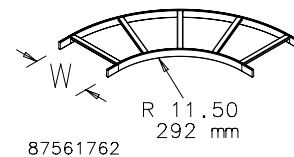

## LADDER RACK CURVED SECTIONS

cULus Classified

Provide a vertical change in direction. They are made of 1-1/2 in. x 3/8 in. (38 mm x 8 mm) tubular steel with a painted or plated finish. Cross members are welded on the inside (inside bends) or outside (outside bends) of the section. Connect to straight section with butt-splice kits. Designed for category 5e, 6, 6A and fiber optic cable.

**BULLETIN: DCR, DOFRC**

Catalog Number	Finish	Vertical Bend Type	W (in.)	W (mm)
LIB6G	Gray	Inside	6.00	152
LIB6BLK	Black	Inside	6.00	152
LIB6GZ	Plated	Inside	6.00	152
LIB6W	White	Inside	6.00	152
LIB12G	Gray	Inside	12.00	305
LIB12BLK	Black	Inside	12.00	305
LIB12GZ	Plated	Inside	12.00	305
LIB12W	White	Inside	12.00	305
LIB15BLK	Black	Inside	15.00	381
LIB15W	White	Inside	15.00	381
LIB18G	Gray	Inside	18.00	457
LIB18BLK	Black	Inside	18.00	457
LIB18W	White	Inside	18.00	457
LIB18GZ	Plated	Inside	18.00	457
LIB24BLK	Black	Inside	24.00	610
LIB24W	White	Inside	24.00	610
LOB6G	Gray	Outside	6.00	152
LOB6BLK	Black	Outside	6.00	152
LOB6GZ	Plated	Outside	6.00	152
LOB6W	White	Outside	6.00	152
LOB12G	Gray	Outside	12.00	305
LOB12BLK	Black	Outside	12.00	305
LOB12GZ	Plated	Outside	12.00	305
LOB12W	White	Outside	12.00	305
LOB15BLK	Black	Outside	15.00	381
LOB15W	White	Outside	15.00	381
LOB18G	Gray	Outside	18.00	457
LOB18BLK	Black	Outside	18.00	457
LOB18GZ	Plated	Outside	18.00	457
LOB18W	White	Outside	18.00	457
LOB24BLK	Black	Outside	24.00	610
LOB24W	White	Outside	24.00	610

## 90-DEGREE HORIZONTAL E-BEND SECTION

cULus Classified

Provide a 90-degree horizontal change in cable runway direction. Made of 1-1/2 in. x 3/8 in. (38 mm x 8 mm) tubular steel with a painted or plated finish. Connect to straight sections with butt-splice kits. Designed for category 5e, 6, 6A and fiber optic cable.