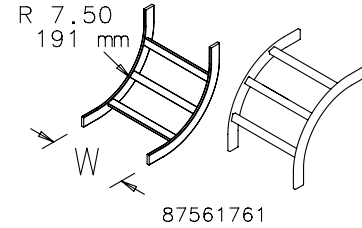

## LADDER RACK CURVED SECTIONS

cULus Classified

Provide a vertical change in direction. They are made of 1-1/2 in. x 3/8 in. (38 mm x 8 mm) tubular steel with a painted or plated finish. Cross members are welded on the inside (inside bends) or outside (outside bends) of the section. Connect to straight section with butt-splice kits. Designed for category 5e, 6, 6A and fiber optic cable.

**BULLETIN: DCR, DOFRC**

Catalog Number	Finish	Vertical Bend Type	W (in.)	W (mm)
LIB6G	Gray	Inside	6.00	152
LIB6BLK	Black	Inside	6.00	152
LIB6GZ	Plated	Inside	6.00	152
LIB6W	White	Inside	6.00	152
LIB12G	Gray	Inside	12.00	305
LIB12BLK	Black	Inside	12.00	305
LIB12GZ	Plated	Inside	12.00	305
LIB12W	White	Inside	12.00	305
LIB15BLK	Black	Inside	15.00	381
LIB15W	White	Inside	15.00	381
LIB18G	Gray	Inside	18.00	457
LIB18BLK	Black	Inside	18.00	457
LIB18W	White	Inside	18.00	457
LIB18GZ	Plated	Inside	18.00	457
LIB24BLK	Black	Inside	24.00	610
LIB24W	White	Inside	24.00	610
LOB6G	Gray	Outside	6.00	152
LOB6BLK	Black	Outside	6.00	152
LOB6GZ	Plated	Outside	6.00	152
LOB6W	White	Outside	6.00	152
LOB12G	Gray	Outside	12.00	305
LOB12BLK	Black	Outside	12.00	305
LOB12GZ	Plated	Outside	12.00	305
LOB12W	White	Outside	12.00	305
LOB15BLK	Black	Outside	15.00	381
LOB15W	White	Outside	15.00	381
LOB18G	Gray	Outside	18.00	457
LOB18BLK	Black	Outside	18.00	457
LOB18GZ	Plated	Outside	18.00	457
LOB18W	White	Outside	18.00	457
LOB24BLK	Black	Outside	24.00	610
LOB24W	White	Outside	24.00	610

## 90-DEGREE HORIZONTAL E-BEND SECTION

cULus Classified

Provide a 90-degree horizontal change in cable runway direction. Made of 1-1/2 in. x 3/8 in. (38 mm x 8 mm) tubular steel with a painted or plated finish. Connect to straight sections with butt-splice kits. Designed for category 5e, 6, 6A and fiber optic cable.