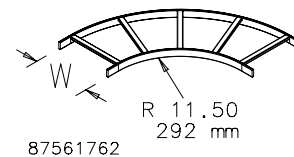

LADDER RACK CURVED SECTIONS

cULus Classified

Provide a vertical change in direction. They are made of 1-1/2 in. x 3/8 in. (38 mm x 8 mm) tubular steel with a painted or plated finish. Cross members are welded on the inside (inside bends) or outside (outside bends) of the section. Connect to straight section with butt-splice kits. Designed for category 5e, 6, 6A and fiber optic cable.

BULLETIN: DCR, DOFRC

Catalog Number	Finish	Vertical Bend Type	W (in.)	W (mm)
LIB6G	Gray	Inside	6.00	152
LIB6BLK	Black	Inside	6.00	152
LIB6GZ	Plated	Inside	6.00	152
LIB6W	White	Inside	6.00	152
LIB12G	Gray	Inside	12.00	305
LIB12BLK	Black	Inside	12.00	305
LIB12GZ	Plated	Inside	12.00	305
LIB12W	White	Inside	12.00	305
LIB15BLK	Black	Inside	15.00	381
LIB15W	White	Inside	15.00	381
LIB18G	Gray	Inside	18.00	457
LIB18BLK	Black	Inside	18.00	457
LIB18W	White	Inside	18.00	457
LIB18GZ	Plated	Inside	18.00	457
LIB24BLK	Black	Inside	24.00	610
LIB24W	White	Inside	24.00	610
LOB6G	Gray	Outside	6.00	152
LOB6BLK	Black	Outside	6.00	152
LOB6GZ	Plated	Outside	6.00	152
LOB6W	White	Outside	6.00	152
LOB12G	Gray	Outside	12.00	305
LOB12BLK	Black	Outside	12.00	305
LOB12GZ	Plated	Outside	12.00	305
LOB12W	White	Outside	12.00	305
LOB15BLK	Black	Outside	15.00	381
LOB15W	White	Outside	15.00	381
LOB18G	Gray	Outside	18.00	457
LOB18BLK	Black	Outside	18.00	457
LOB18GZ	Plated	Outside	18.00	457
LOB18W	White	Outside	18.00	457
LOB24BLK	Black	Outside	24.00	610
LOB24W	White	Outside	24.00	610

90-DEGREE HORIZONTAL E-BEND SECTION

cULus Classified

Provide a 90-degree horizontal change in cable runway direction. Made of 1-1/2 in. x 3/8 in. (38 mm x 8 mm) tubular steel with a painted or plated finish. Connect to straight sections with butt-splice kits. Designed for category 5e, 6, 6A and fiber optic cable.