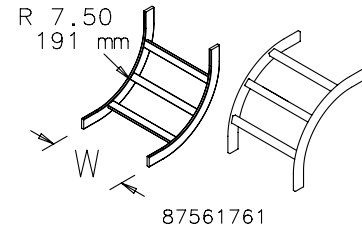

LADDER RACK CURVED SECTIONS

cULus Classified

Provide a vertical change in direction. They are made of 1-1/2 in. x 3/8 in. (38 mm x 8 mm) tubular steel with a painted or plated finish. Cross members are welded on the inside (inside bends) or outside (outside bends) of the section. Connect to straight section with butt-splice kits. Designed for category 5e, 6, 6A and fiber optic cable.

BULLETIN: DCR, DOFRC

Catalog Number	Finish	Vertical Bend Type	W (in.)	W (mm)
LIB6G	Gray	Inside	6.00	152
LIB6BLK	Black	Inside	6.00	152
LIB6GZ	Plated	Inside	6.00	152
LIB6W	White	Inside	6.00	152
LIB12G	Gray	Inside	12.00	305
LIB12BLK	Black	Inside	12.00	305
LIB12GZ	Plated	Inside	12.00	305
LIB12W	White	Inside	12.00	305
LIB15BLK	Black	Inside	15.00	381
LIB15W	White	Inside	15.00	381
LIB18G	Gray	Inside	18.00	457
LIB18BLK	Black	Inside	18.00	457
LIB18W	White	Inside	18.00	457
LIB18GZ	Plated	Inside	18.00	457
LIB24BLK	Black	Inside	24.00	610
LIB24W	White	Inside	24.00	610
LOB6G	Gray	Outside	6.00	152
LOB6BLK	Black	Outside	6.00	152
LOB6GZ	Plated	Outside	6.00	152
LOB6W	White	Outside	6.00	152
LOB12G	Gray	Outside	12.00	305
LOB12BLK	Black	Outside	12.00	305
LOB12GZ	Plated	Outside	12.00	305
LOB12W	White	Outside	12.00	305
LOB15BLK	Black	Outside	15.00	381
LOB15W	White	Outside	15.00	381
LOB18G	Gray	Outside	18.00	457
LOB18BLK	Black	Outside	18.00	457
LOB18GZ	Plated	Outside	18.00	457
LOB18W	White	Outside	18.00	457
LOB24BLK	Black	Outside	24.00	610
LOB24W	White	Outside	24.00	610

90-DEGREE HORIZONTAL E-BEND SECTION

cULus Classified

Provide a 90-degree horizontal change in cable runway direction. Made of 1-1/2 in. x 3/8 in. (38 mm x 8 mm) tubular steel with a painted or plated finish. Connect to straight sections with butt-splice kits. Designed for category 5e, 6, 6A and fiber optic cable.