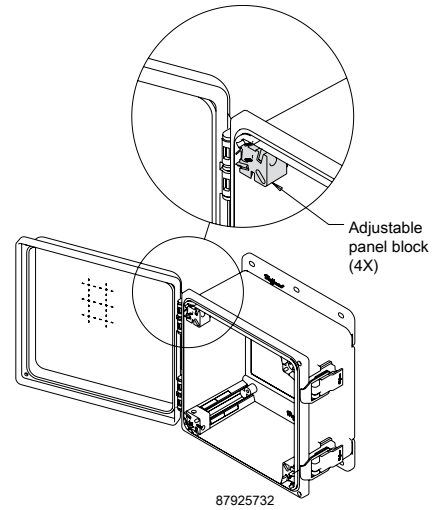

ADJUSTABLE PANEL BLOCK KIT

Panel blocks slide inside POLYPRO internal rail system for panel height adjustment within top 5 in. of enclosure. Allows for installation of multiple panels.

BULLETIN: PCRY

Catalog Number	Qty.
APNLBLK	4

Includes Allen wrench