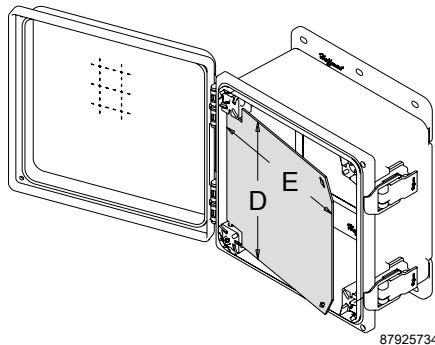

### ADJUSTABLE PANEL BLOCK KIT

Panel blocks slide inside POLYPRO internal rail system for panel height adjustment within top 5 in. of enclosure. Allows for installation of multiple panels.

BULLETIN: PCRY

### POLYESTER MOUNTING BRACKET KITS

Replacement POLYPRO mounting brackets are sold in sets of two and include hardware for mounting to enclosure. Included with standard POLYPRO models.

BULLETIN: PCRY

Catalog Number	Description (in.)	Qty.
APOLYFT4	4.00	2
APOLYFT6	6.00	2
APOLYFT8	8.00	2
APOLYFT10	10.00	2
APOLYFT12	12.00	2
APOLYFT14	14.00	2
APOLYFT16	16.00	2

### ALUMINUM SWING-OUT PANELS

Includes four POLYPRO Adjustable Panel Blocks. No enclosure modification is required for installation.

BULLETIN: PCRY

Catalog Number	D x E (in.)	D x E (mm)
A64PSWPNL	5.00 x 3.62	127 x 92
A66PSWPNL	5.00 x 5.62	127 x 143
A86PSWPNL	7.00 x 5.62	178 x 143
A88PSWPNL	7.00 x 7.62	178 x 194
A108PSWPNL	9.00 x 7.62	229 x 194
A1010PSWPNL	9.00 x 9.62	229 x 244
A1210PSWPNL	11.00 x 9.62	279 x 244
A1412PSWPNL	13.00 x 11.62	330 x 295
A1614PSWPNL	15.00 x 13.62	381 x 346
A1816PSWPNL	17.00 x 15.62	432 x 397