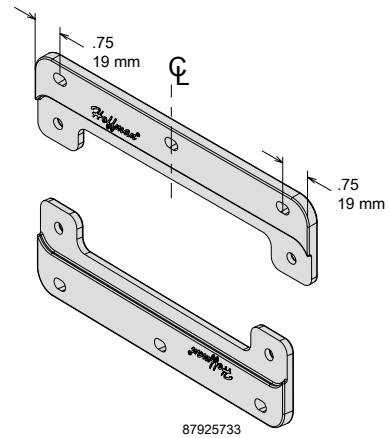

### ADJUSTABLE PANEL BLOCK KIT

Panel blocks slide inside POLYPRO internal rail system for panel height adjustment within top 5 in. of enclosure. Allows for installation of multiple panels.

BULLETIN: PCRY

Catalog Number	Qty.
APNLBLK	4

Includes Allen wrench

### POLYESTER MOUNTING BRACKET KITS

Replacement POLYPRO mounting brackets are sold in sets of two and include hardware for mounting to enclosure. Included with standard POLYPRO models.

BULLETIN: PCRY

Catalog Number	Description (in.)	Qty.
APOLYFT4	4.00	2
APOLYFT6	6.00	2
APOLYFT8	8.00	2
APOLYFT10	10.00	2
APOLYFT12	12.00	2
APOLYFT14	14.00	2
APOLYFT16	16.00	2

### ALUMINUM SWING-OUT PANELS

Includes four POLYPRO Adjustable Panel Blocks. No enclosure modification is required for installation.

BULLETIN: PCRY

Catalog Number	D x E (in.)	D x E (mm)
A64PSWPNL	5.00 x 3.62	127 x 92
A66PSWPNL	5.00 x 5.62	127 x 143
A86PSWPNL	7.00 x 5.62	178 x 143
A88PSWPNL	7.00 x 7.62	178 x 194
A108PSWPNL	9.00 x 7.62	229 x 194
A1010PSWPNL	9.00 x 9.62	229 x 244
A1210PSWPNL	11.00 x 9.62	279 x 244
A1412PSWPNL	13.00 x 11.62	330 x 295
A1614PSWPNL	15.00 x 13.62	381 x 346
A1816PSWPNL	17.00 x 15.62	432 x 397