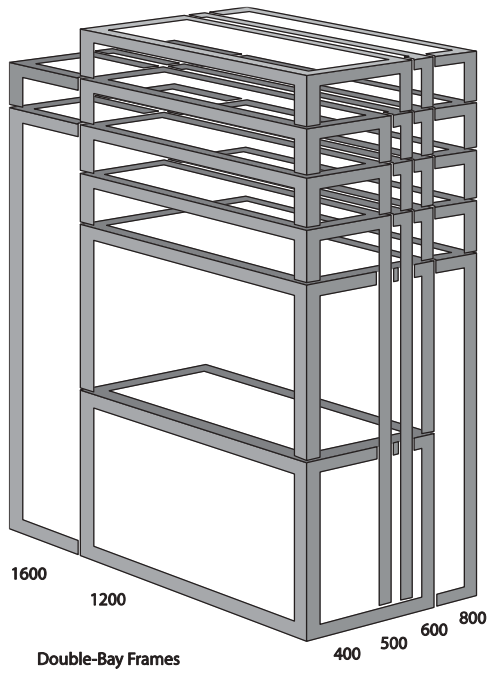

PROLINE® Frames

PROLINE® Frames

Selection

A full range of sizes for single- and double-bay applications, PROLINE® offers the broadest range of standard sizes in the industry.

Frame Type	Heights mm/in.	Widths mm/in.	Depths mm/in.
Single-Bay Frames	700	600 and 800	600
	1400	600 and 800	500, 600 and 800
	1600	600, 700 and 800	400, 500, 600 and 800
	1800	600, 700, 800 and 1000	400, 500, 600 and 800
	2000	400, 600, 700, 800 and 1000	400, 500, 600 and 800
Double-Bay Frames	2200	600, 700, 800 and 1000	500, 600, 800 and 900
	700	1200	600
	1600	1200	400, 500, 600 and 800
	1800	1200 and 1600	400, 500, 600 and 800
	2000	1200 and 1600	400, 500, 600 and 800
2200	1200	500, 600 and 800	

PROLINE® Frames
Single-Bay Frames

Specifications

- Welded corners with steel corner blocks that add strength and rigidity
- 12 gauge, roll-formed frame sections for strength
- Flange on door and side openings deflect liquids away from the enclosure interior
- Rectangular frame holes are designed for metric cage nut fasteners
- Round frame holes allow numerous grounding locations using M5 thread-forming screws
- Access to both sides of frame mounting holes allows standard components to be easily installed
- Provisions for slide-in subpanel, rack mounting and accessory mounting
- Simple means for joining frames to create multiple-bay enclosures
- An open roll-formed profile design affords complete surface corrosion protection and assembly access
- Sealed mounting for all external accessories
- Finished with RAL 7035 textured gray polyester powder paint