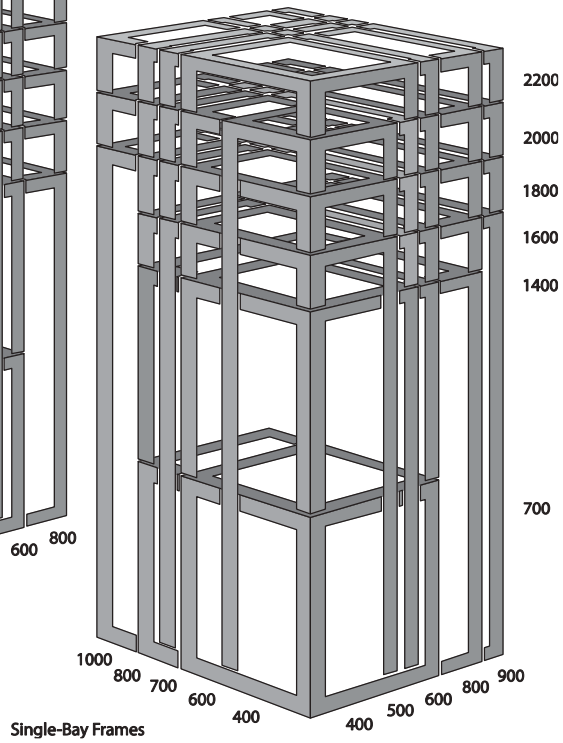

PROLINE® Frames
Single-Bay Frames

Specifications

- Welded corners with steel corner blocks that add strength and rigidity
- 12 gauge, roll-formed frame sections for strength
- Flange on door and side openings deflect liquids away from the enclosure interior
- Rectangular frame holes are designed for metric cage nut fasteners
- Round frame holes allow numerous grounding locations using M5 thread-forming screws
- Access to both sides of frame mounting holes allows standard components to be easily installed
- Provisions for slide-in subpanel, rack mounting and accessory mounting
- Simple means for joining frames to create multiple-bay enclosures
- An open roll-formed profile design affords complete surface corrosion protection and assembly access
- Sealed mounting for all external accessories
- Finished with RAL 7035 textured gray polyester powder paint