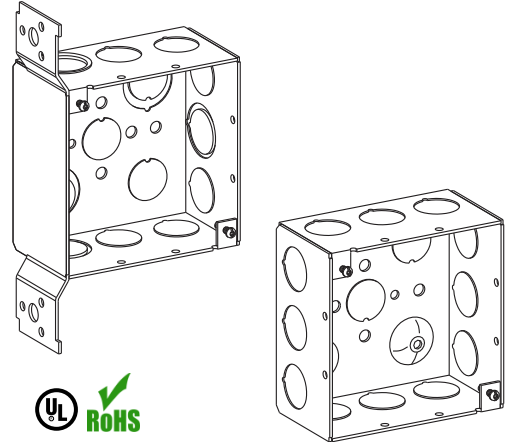

SPECIFICATION & FEATURES

4" SQUARE (4S) WELDED DEEP BOXES 2-1/8" DEEP

DESCRIPTION:

Orbit Industries' 4" Square (4S) Deep Boxes are used to install lighting fixtures, switches, and receptacles in ceilings and walls. They are constructed from 16 gauge galvanized steel. These 2-1/8" deep, welded boxes include metal clad cable clamps for ease of installation. Selected Orbit Industries models include brackets to directly mount on a stud or a raised ground emboss and pre-assembled 3-way, with a 10-32 ground screw and a solid #12AWG 7" pigtail.

CERTIFICATION:

UL file E227970, conforms to UL514A. acceptable for use in 2-hour fire rated walls.

FEATURES

General:

With Raised Ground Emboss & 10-32 Ground Screw (Except for Bracketed and Ext Boxes)

Pigtail Features:

WB: (L: 7-1/2", W: 1-9/16") Offset (Flush) With positioning spurs to mount box on side of stud

MS: (L: 2-1/2", W: 1-3/8") Offset (Flush) Self-Gripping Metal Stud Bracket with Box Support Clip. Engages on either side of metal stud. U.S. Patent No.: 8,262,043

Mfg. Process:

WELDED

DIMENSIONS

Width: 4"

Height: 4"

Depth: 2-1/8"

Cu.in.: 30.3

CONFIGURATION DATA