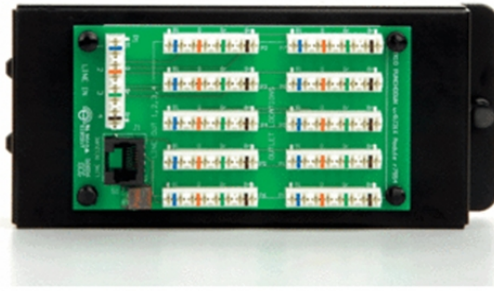

# 4x10 Punchdown Telecom Module w/ Line Seizure

TM7554

This telecom module includes a line seizure port for home security system configuration.

## features & benefits

Includes line seizure port for home security system configuration. Support four incoming phone lines and 10 flexible phone outlets. Bracket included.

### General Info

Color: Black  
Footprint: Single Bay  
Termination: 8P8C TIA 586A  
Connection Type: 110 punchdown, RJ31x Female  
Type: Telecom Module

### Dimensions

Depth Metric: 5 cm  
Depth U S: 2 in

Height Metric: 7.4 cm  
Height U S: 2.9 in  
Width Metric: 16.3 cm  
Width U S: 6.42 in

**Technical Information**

Flammability Rating: UL94V-0  
Material: 18 Gauge CRS  
Mounting: Enclosure  
Operating Temperature Celsius: 0°C to 55°C  
Operating Temperature Fahrenheit: 32°F to 131°F  
Receptacle Type: 11x 110 punchdown style connectors, 1x RJ31x  
Number Of Receptacles: 12