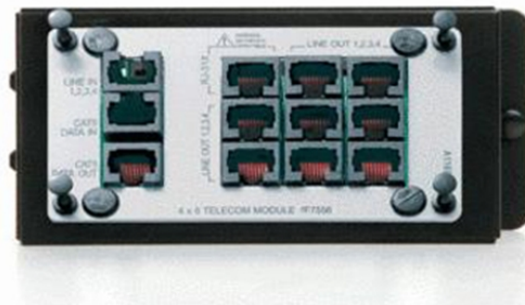

4x8 Telecom Module

TM7556

This module accepts four incoming telephone lines and distributes to up to eight locations.

features & benefits

Includes a security system line seizure port.
Includes data ports for high speed digital data.
Bracket included.