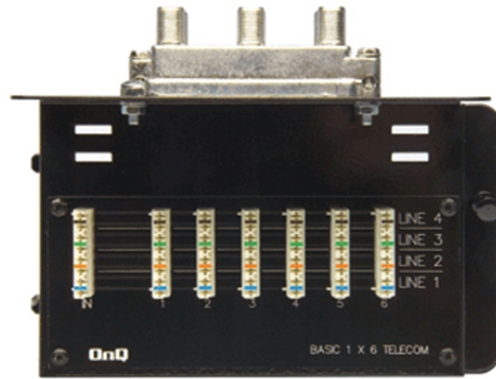

6x4 Basic Combo Module

364400-04

Supports telecom distribution to outlets via 110-style punchdown connections and video distribution. Does not include telecom surge protection, telecom expansion or security system interface.
5 1/8"H x 6 1/2"W

features & benefits

Compact design provides maximum space for system modules
Supports four-line telecom service distribution and video service distribution to room outlets

specifications