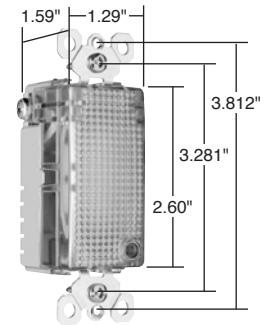

TMHWLCC

TMHWLECC

TM8HWLWCC

TM8HWLEWCC4

Catalog Number	Rating A. VAC	Light Output In 1' FCD*	Color	3rd Party Compliance
				cUL <sub>us</sub> UL1598
<b>TradeMaster® Decorator Full Hallway Light</b>				
TMHWLCC	— 120	0.1328	Clear	•
<b>Enhanced Decorator Full Hallway Light with Light Sensor</b>				
TMHWLECC	— 120	1.079	Clear	•
<b>Enhanced Decorator Full Hallway Light without Light Sensor</b>				
TMHWLENSCC	— 120	1.113	Clear	•
<b>Full Hallway Decorator Light for use with P&amp;S Metal Louver Plates**</b>				
TMHWLLOUVCC	— 120	0.0843	Clear	•

\*FCD = Foot Candle Distance. 1 Lumen = 1 FCD. See Page U-55 for more information.

\*\*For Louver Plates, see Page S-20.

Catalog Number	Rating A. VAC	Light Output In 1' FCD*	Color	NEMA Config. No.	3rd Party Compliance
					cUL <sub>us</sub> UL498
<b>TradeMaster® Decorator Hallway Light &amp; Single Receptacle</b>					
TM8HWLICCC	15 120/125	0.1442	Ivory	5-15R	•
TM8HWLWCC	15 120/125	0.1442	White	5-15R	•
TM8HWLBKCC	15 120/125	0.1442	Black	5-15R	•
TM8HWLCC	15 120/125	0.1442	Brown	5-15R	•
TM8HWLLACC	15 120/125	0.1442	Light Almond	5-15R	•
<b>Enhanced Decorator Hallway Light &amp; Single Receptacle</b>					
TM8HWLEICC	15 120/125	0.2561	Ivory	5-15R	•
TM8HWLEWCC	15 120/125	0.2561	White	5-15R	•
TM8HWLELACC	15 120/125	0.2561	Light Almond	5-15R	•