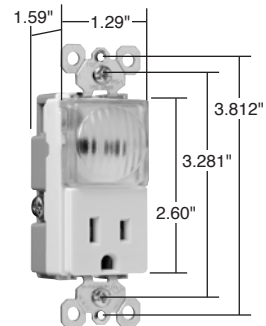

TMHWLCC

TMHWLECC

TM8HWLWCC

TM8HWLEWCC4

Catalog Number	Rating A. VAC	Light Output In 1' FCD*	Color	3rd Party Compliance
				cUL <sub>us</sub> UL1598
<b>TradeMaster® Decorator Full Hallway Light</b>				
TMHWLCC	— 120	0.1328	Clear	•
<b>Enhanced Decorator Full Hallway Light with Light Sensor</b>				
TMHWLECC	— 120	1.079	Clear	•
<b>Enhanced Decorator Full Hallway Light without Light Sensor</b>				
TMHWLENSCC	— 120	1.113	Clear	•
<b>Full Hallway Decorator Light for use with P&amp;S Metal Louver Plates**</b>				
TMHWLLOUVCC	— 120	0.0843	Clear	•

\*FCD = Foot Candle Distance. 1 Lumen = 1 FCD. See Page U-55 for more information.

\*\*For Louver Plates, see Page S-20.

Catalog Number	Rating A. VAC	Light Output In 1' FCD*	Color	NEMA Config. No.	3rd Party Compliance
					cUL <sub>us</sub> UL498
<b>TradeMaster® Decorator Hallway Light &amp; Single Receptacle</b>					
TM8HWLICCC	15 120/125	0.1442	Ivory	5-15R	•
TM8HWLWCC	15 120/125	0.1442	White	5-15R	•
TM8HWLBKCC	15 120/125	0.1442	Black	5-15R	•
TM8HWLCC	15 120/125	0.1442	Brown	5-15R	•
TM8HWLLACC	15 120/125	0.1442	Light Almond	5-15R	•
<b>Enhanced Decorator Hallway Light &amp; Single Receptacle</b>					
TM8HWLEICC	15 120/125	0.2561	Ivory	5-15R	•
TM8HWLEWCC	15 120/125	0.2561	White	5-15R	•
TM8HWLELACC	15 120/125	0.2561	Light Almond	5-15R	•