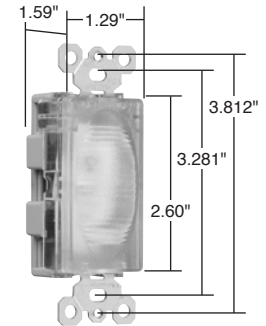

TMHWLCC

TMHWLECC

TM8HWLWCC

TM8HWLEWCC4

Catalog Number	Rating A. VAC	Light Output In 1' FCD*	Color	3rd Party Compliance
				cUL <sub>us</sub> UL1598
<b>TradeMaster® Decorator Full Hallway Light</b>				
TMHWLCC	— 120	0.1328	Clear	•
<b>Enhanced Decorator Full Hallway Light with Light Sensor</b>				
TMHWLECC	— 120	1.079	Clear	•
<b>Enhanced Decorator Full Hallway Light without Light Sensor</b>				
TMHWLENSCC	— 120	1.113	Clear	•
<b>Full Hallway Decorator Light for use with P&amp;S Metal Louver Plates**</b>				
TMHWLLOUVCC	— 120	0.0843	Clear	•

\*FCD = Foot Candle Distance. 1 Lumen = 1 FCD. See Page U-55 for more information.

\*\*For Louver Plates, see Page S-20.

Catalog Number	Rating A. VAC	Light Output In 1' FCD*	Color	NEMA Config. No.	3rd Party Compliance
					cUL <sub>us</sub> UL498
<b>TradeMaster® Decorator Hallway Light &amp; Single Receptacle</b>					
TM8HWLICCC	15 120/125	0.1442	Ivory	5-15R	•
TM8HWLWCC	15 120/125	0.1442	White	5-15R	•
TM8HWLBKCC	15 120/125	0.1442	Black	5-15R	•
TM8HWLCC	15 120/125	0.1442	Brown	5-15R	•
TM8HWLLACC	15 120/125	0.1442	Light Almond	5-15R	•
<b>Enhanced Decorator Hallway Light &amp; Single Receptacle</b>					
TM8HWLEICC	15 120/125	0.2561	Ivory	5-15R	•
TM8HWLEWCC	15 120/125	0.2561	White	5-15R	•
TM8HWLELACC	15 120/125	0.2561	Light Almond	5-15R	•