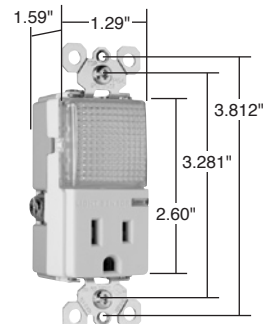

TMHWLCC

TMHWLECC

TM8HWLWCC

TM8HWLEWCC4

Catalog Number	Rating A. VAC	Light Output In 1' FCD*	Color	3rd Party Compliance
				cUL <sub>us</sub> UL1598
<b>TradeMaster® Decorator Full Hallway Light</b>				
TMHWLCC	— 120	0.1328	Clear	•
<b>Enhanced Decorator Full Hallway Light with Light Sensor</b>				
TMHWLECC	— 120	1.079	Clear	•
<b>Enhanced Decorator Full Hallway Light without Light Sensor</b>				
TMHWLENSCC	— 120	1.113	Clear	•
<b>Full Hallway Decorator Light for use with P&amp;S Metal Louver Plates**</b>				
TMHWLLOUVCC	— 120	0.0843	Clear	•

\*FCD = Foot Candle Distance. 1 Lumen = 1 FCD. See Page U-55 for more information.

\*\*For Louver Plates, see Page S-20.

Catalog Number	Rating A. VAC	Light Output In 1' FCD*	Color	NEMA Config. No.	3rd Party Compliance
					cUL <sub>us</sub> UL498
<b>TradeMaster® Decorator Hallway Light &amp; Single Receptacle</b>					
TM8HWLICCC	15 120/125	0.1442	Ivory	5-15R	•
TM8HWLWCC	15 120/125	0.1442	White	5-15R	•
TM8HWLBKCC	15 120/125	0.1442	Black	5-15R	•
TM8HWLCC	15 120/125	0.1442	Brown	5-15R	•
TM8HWLLACC	15 120/125	0.1442	Light Almond	5-15R	•
<b>Enhanced Decorator Hallway Light &amp; Single Receptacle</b>					
TM8HWLEICC	15 120/125	0.2561	Ivory	5-15R	•
TM8HWLEWCC	15 120/125	0.2561	White	5-15R	•
TM8HWLELACC	15 120/125	0.2561	Light Almond	5-15R	•