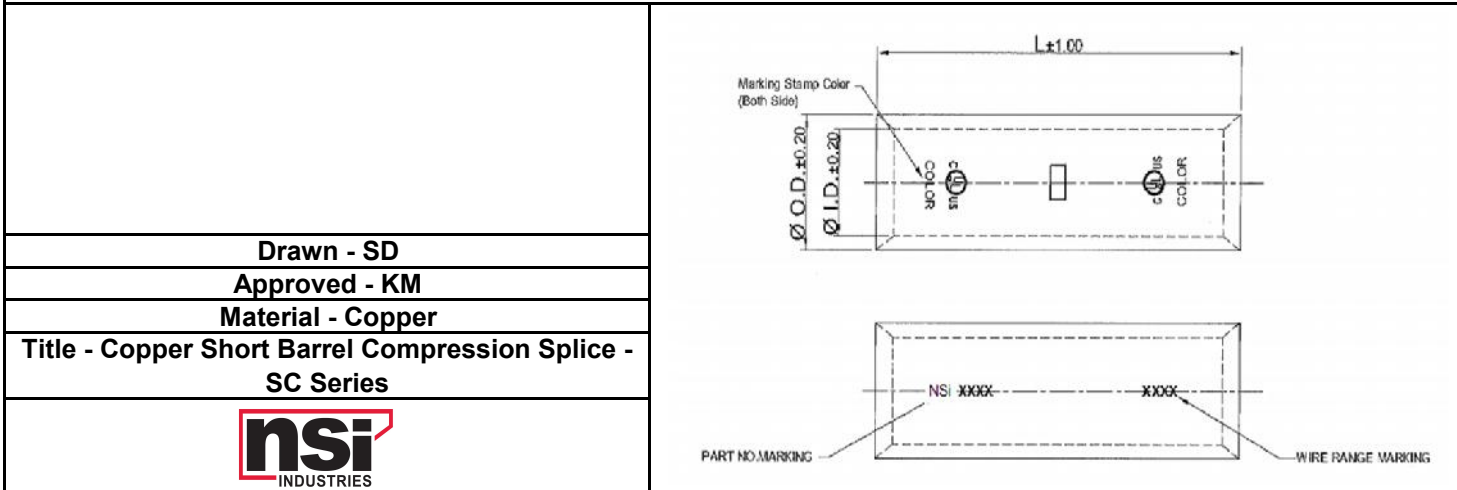

Copper Short Barrel Compression Splice - SC Series

Drawn - SD

Approved - KM

Material - Copper

Title - Copper Short Barrel Compression Splice - SC Series

Part Number	Wire Range	Color Code	I.D. mm	I.D. Inches	O.D. mm	O.D. Inches	Length mm	Length Inches
SC-8	8 AWG	RED	4.40	0.17	6.90	0.27	22.90	0.90
SC-6	6 AWG	BLUE	5.20	0.20	7.50	0.30	25.40	1.00
SC-4	4 AWG	GRAY	6.40	0.25	8.70	0.34	25.40	1.00
SC-2	2 AWG	BROWN	8.00	0.31	10.70	0.42	31.80	1.25
SC-1	1 AWG	GREEN	9.10	0.36	11.90	0.47	45.70	1.80
SC-1/0	1/0 AWG	PINK	9.90	0.39	13.20	0.52	40.60	1.60
SC-2/0	2/0 AWG	BLACK	11.20	0.44	14.30	0.56	44.50	1.75
SC-3/0	3/0 AWG	ORANGE	12.50	0.49	15.80	0.62	44.50	1.75
SC-4/0	4/0 AWG	PURPLE	13.90	0.55	17.50	0.69	48.30	1.90
SC-250	250 MCM	YELLOW	15.10	0.59	19.10	0.75	50.80	2.00
SC-300	300 MCM	WHITE	16.70	0.66	20.70	0.81	53.30	2.10
SC-350	350 MCM	RED	17.80	0.70	22.20	0.87	53.30	2.10
SC-400	400 MCM	BLUE	19.40	0.76	24.10	0.95	58.40	2.30
SC-500	500 MCM	BROWN	21.20	0.83	27.00	1.06	63.50	2.50
SC-600	600 MCM	GREEN	30.20	1.19	30.20	1.19	63.50	2.50
SC-750	750 MCM	BLACK	26.20	1.03	33.30	1.31	81.30	3.20